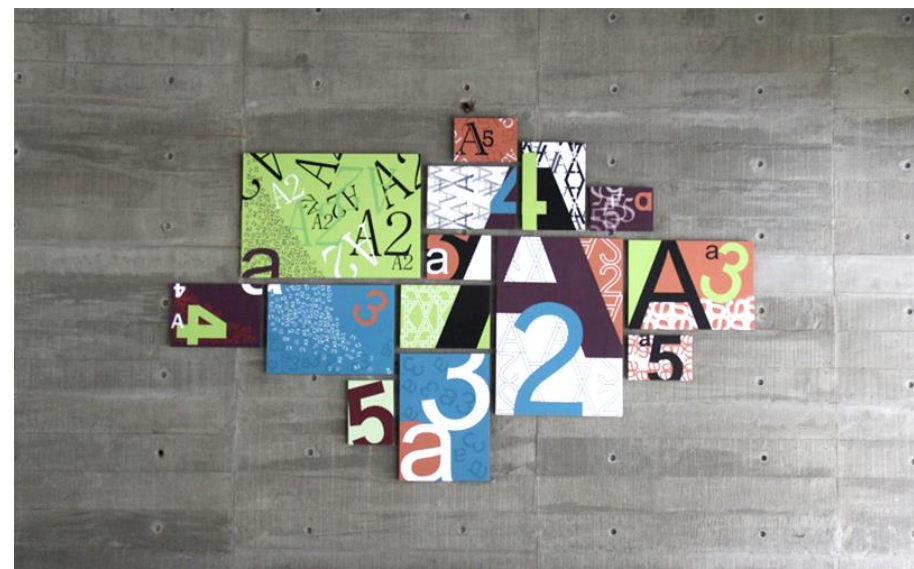

VERSATILITY, LIGHTNESS AND SIZES OF PAPER

The theme of the project is Versatility, Lightness and Sizes of Paper that is reflected in the artworks. The ability to adapt, the quality of having very little weight and the various measures of a paper is what the artworks talk about- 'the paperart'.

A1
594 x 841

A2
420 x 594

A3
297 x 420

The executive office includes the artwork made out of various standard sizes of paper and it is phonetically and graphically well composed to create a piece of art.

A6
105 x 148

A7
74 x 105

03. 'A' FOR PAPER (EXECUTIVE OFFICE)

Dimension: 1974 mm x 1319 mm (6'-0" x 4'-0")
Materials: Canvas, Frames
Technique: The artwork consists of digitally- printed canvas that is fitted on frames of various basic paper sizes.