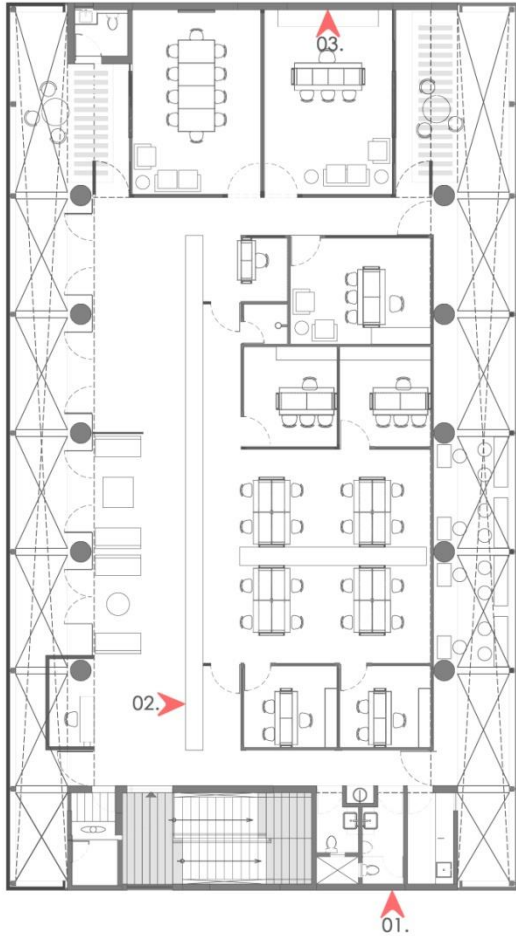

01. THE PINWHEEL BOUQUET
02. AUTUMN
03. 'A' FOR PAPER

SCOPE PLAN

Project:

PackPaper House - Art Integration for an Office
in Surat, Gujarat

Client:

Mr Chirag Laddha (Shreepad Plastics Pvt. Ltd.)

Design Area:

14,000 Sq ft

Year of Completion:

2014

Design Team:

Ms. Saloni Shah, Mr. Jabir Kureshi

Photography Credits:

Puja Kedia