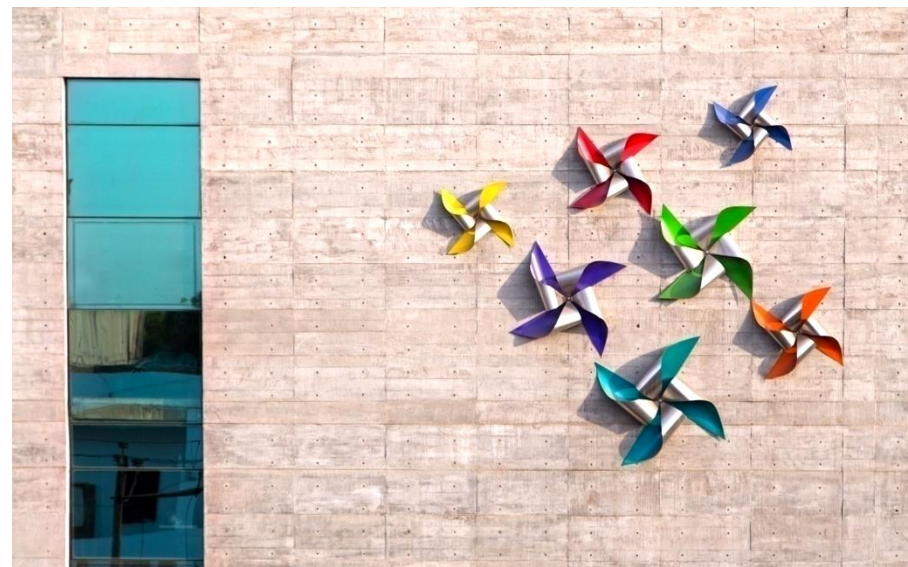

01. THE PINWHEEL BOUQUET (EXTERIOR FACADE)

Dimension: 6096 mm x 6096 mm (20'-0" x 20'-0")
Materials: Stainless Steel
Technique: SS is bent and partly painted in order to show the various paper folds in a pinwheel

01. THE PINWHEEL BOUQUET (EXTERIOR FACADE)

This artwork shows a tree in the autumn season with its beautifully colored leaves flying off in the wind. The scattered leaves add color and life to the space. As one enters the space, the tree is spreading over the two sides of the corner.